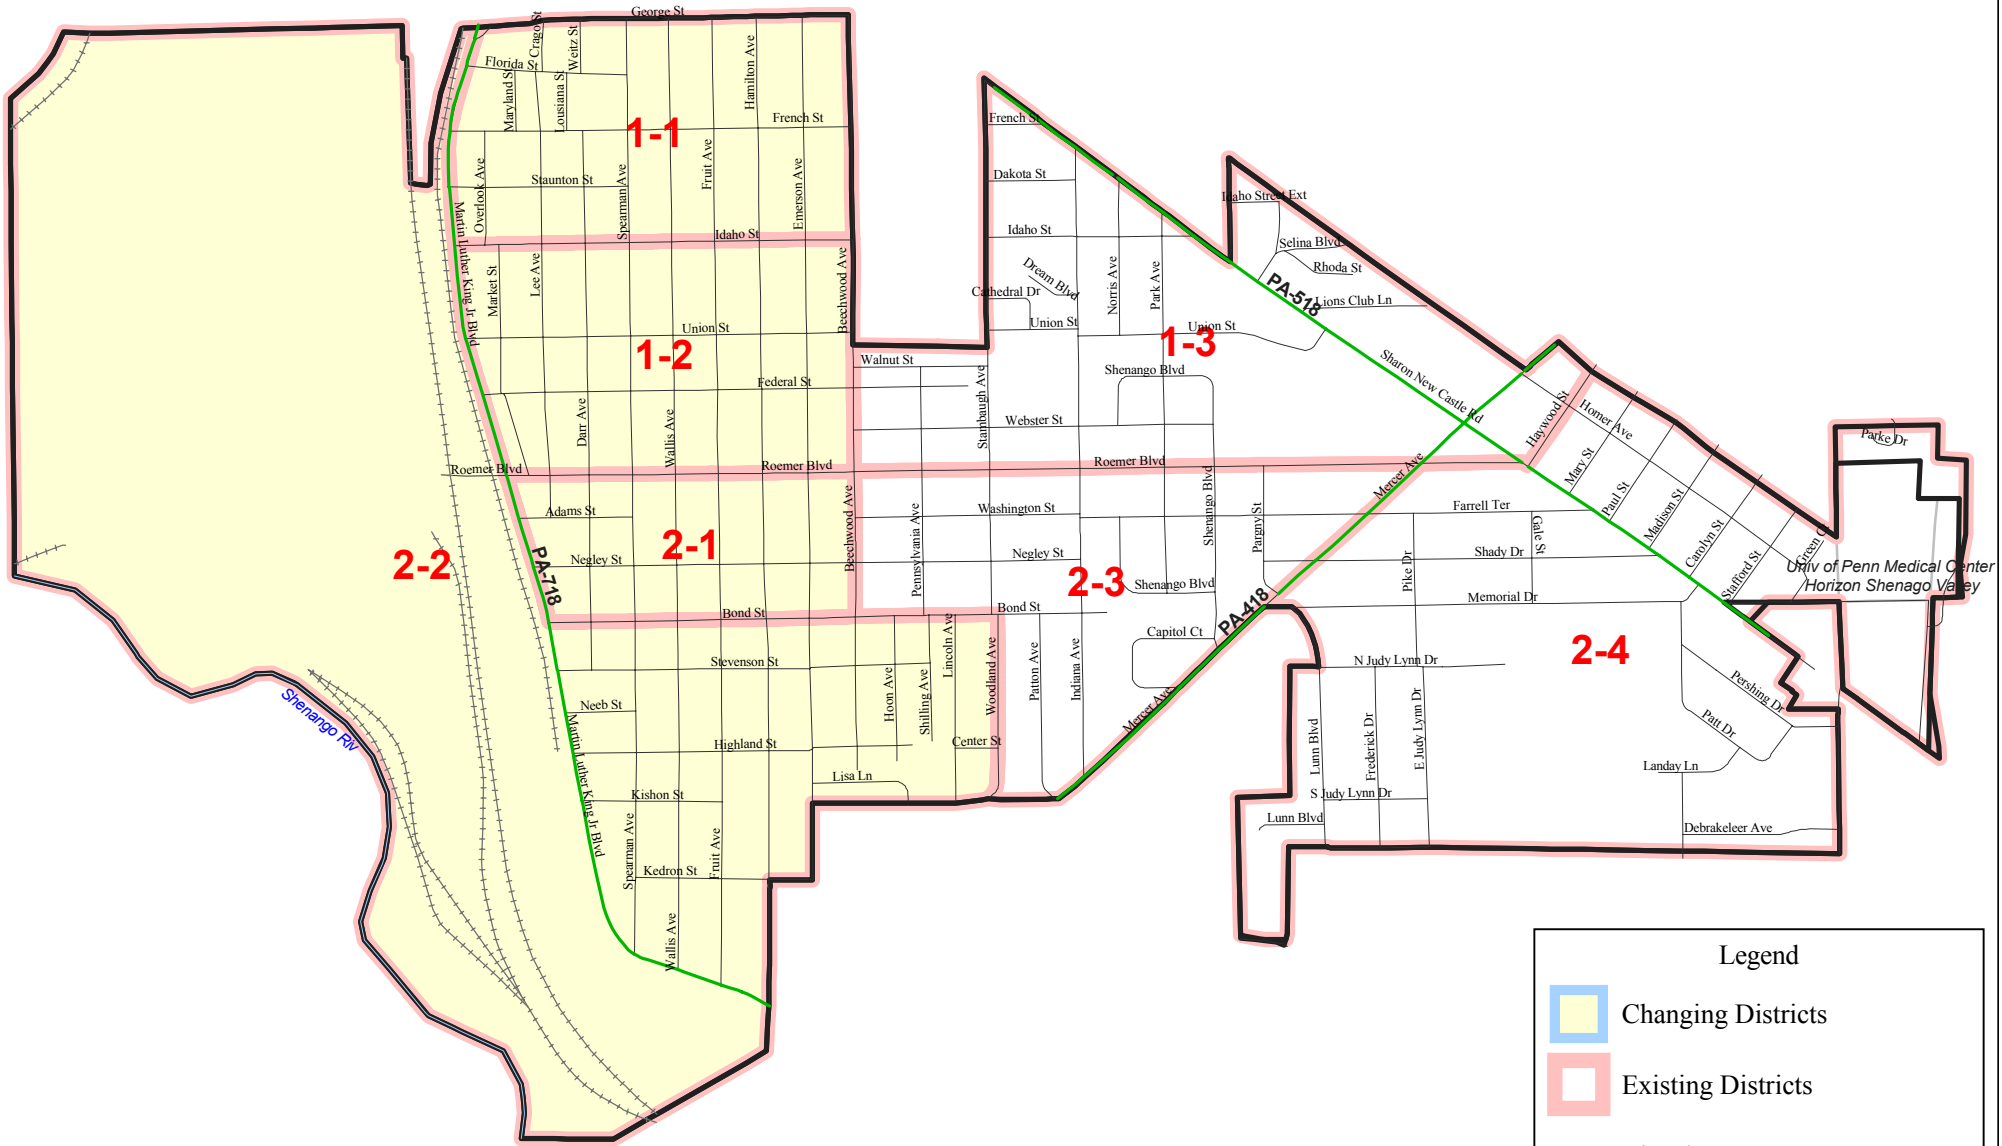

**CITY OF FARRELL
MERCER COUNTY, PA
Existing Election Districts - March 2019**

Legend

- Changing Districts
- Existing Districts
- River/Stream
- City Streets
- State Highway