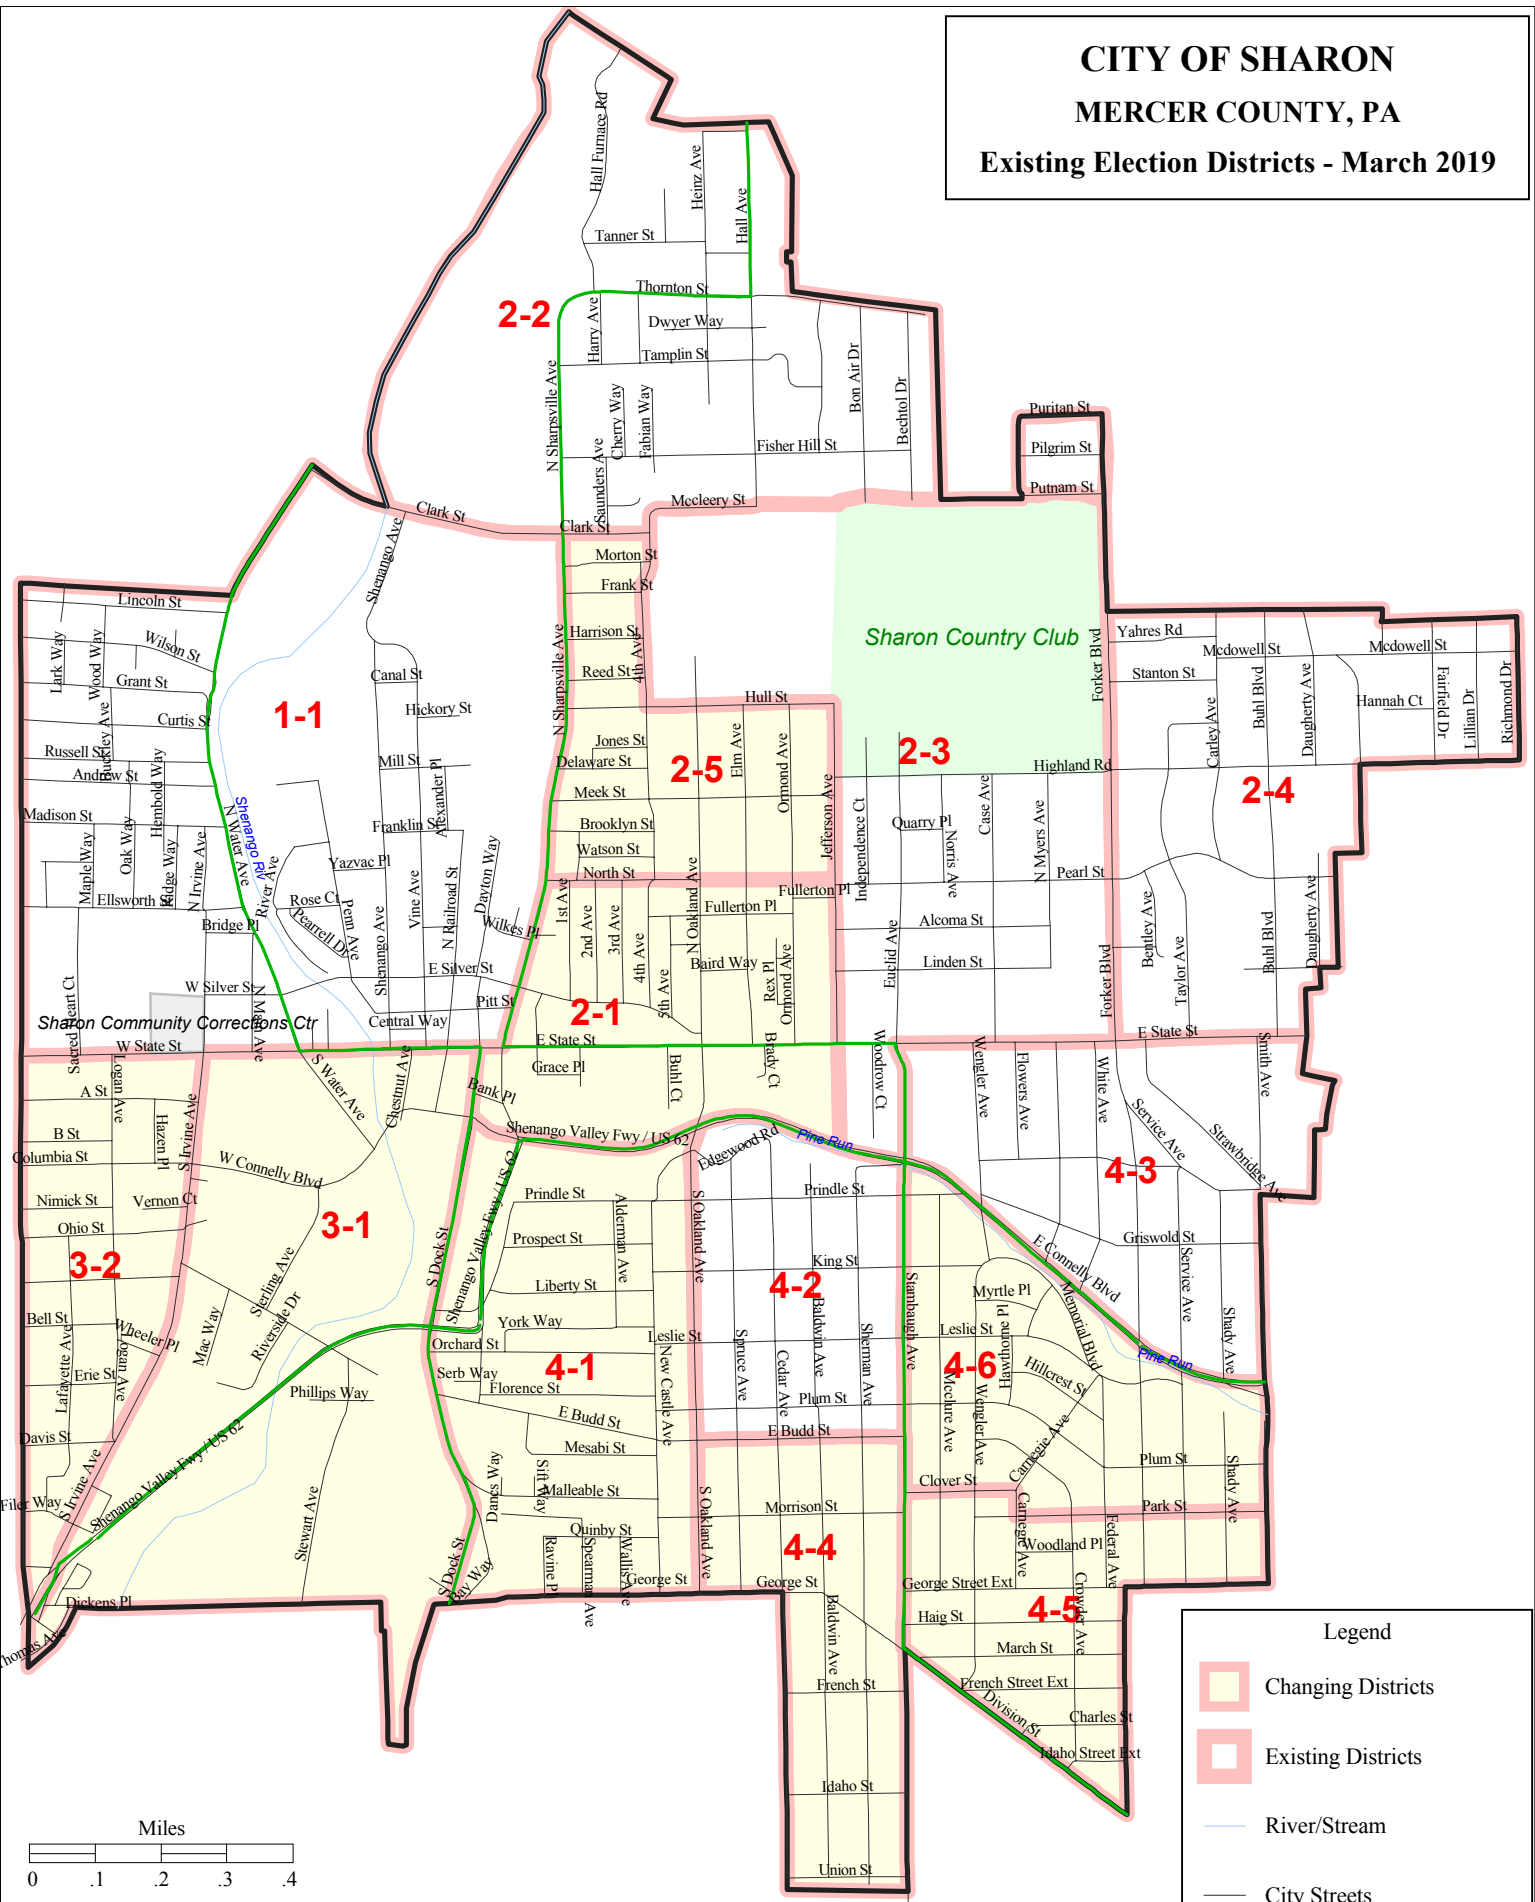

**CITY OF SHARON**  
**MERCER COUNTY, PA**  
**Existing Election Districts - March 2019**

**Legend**

- Changing Districts
- Existing Districts
- River/Stream
- City Streets
- Highways