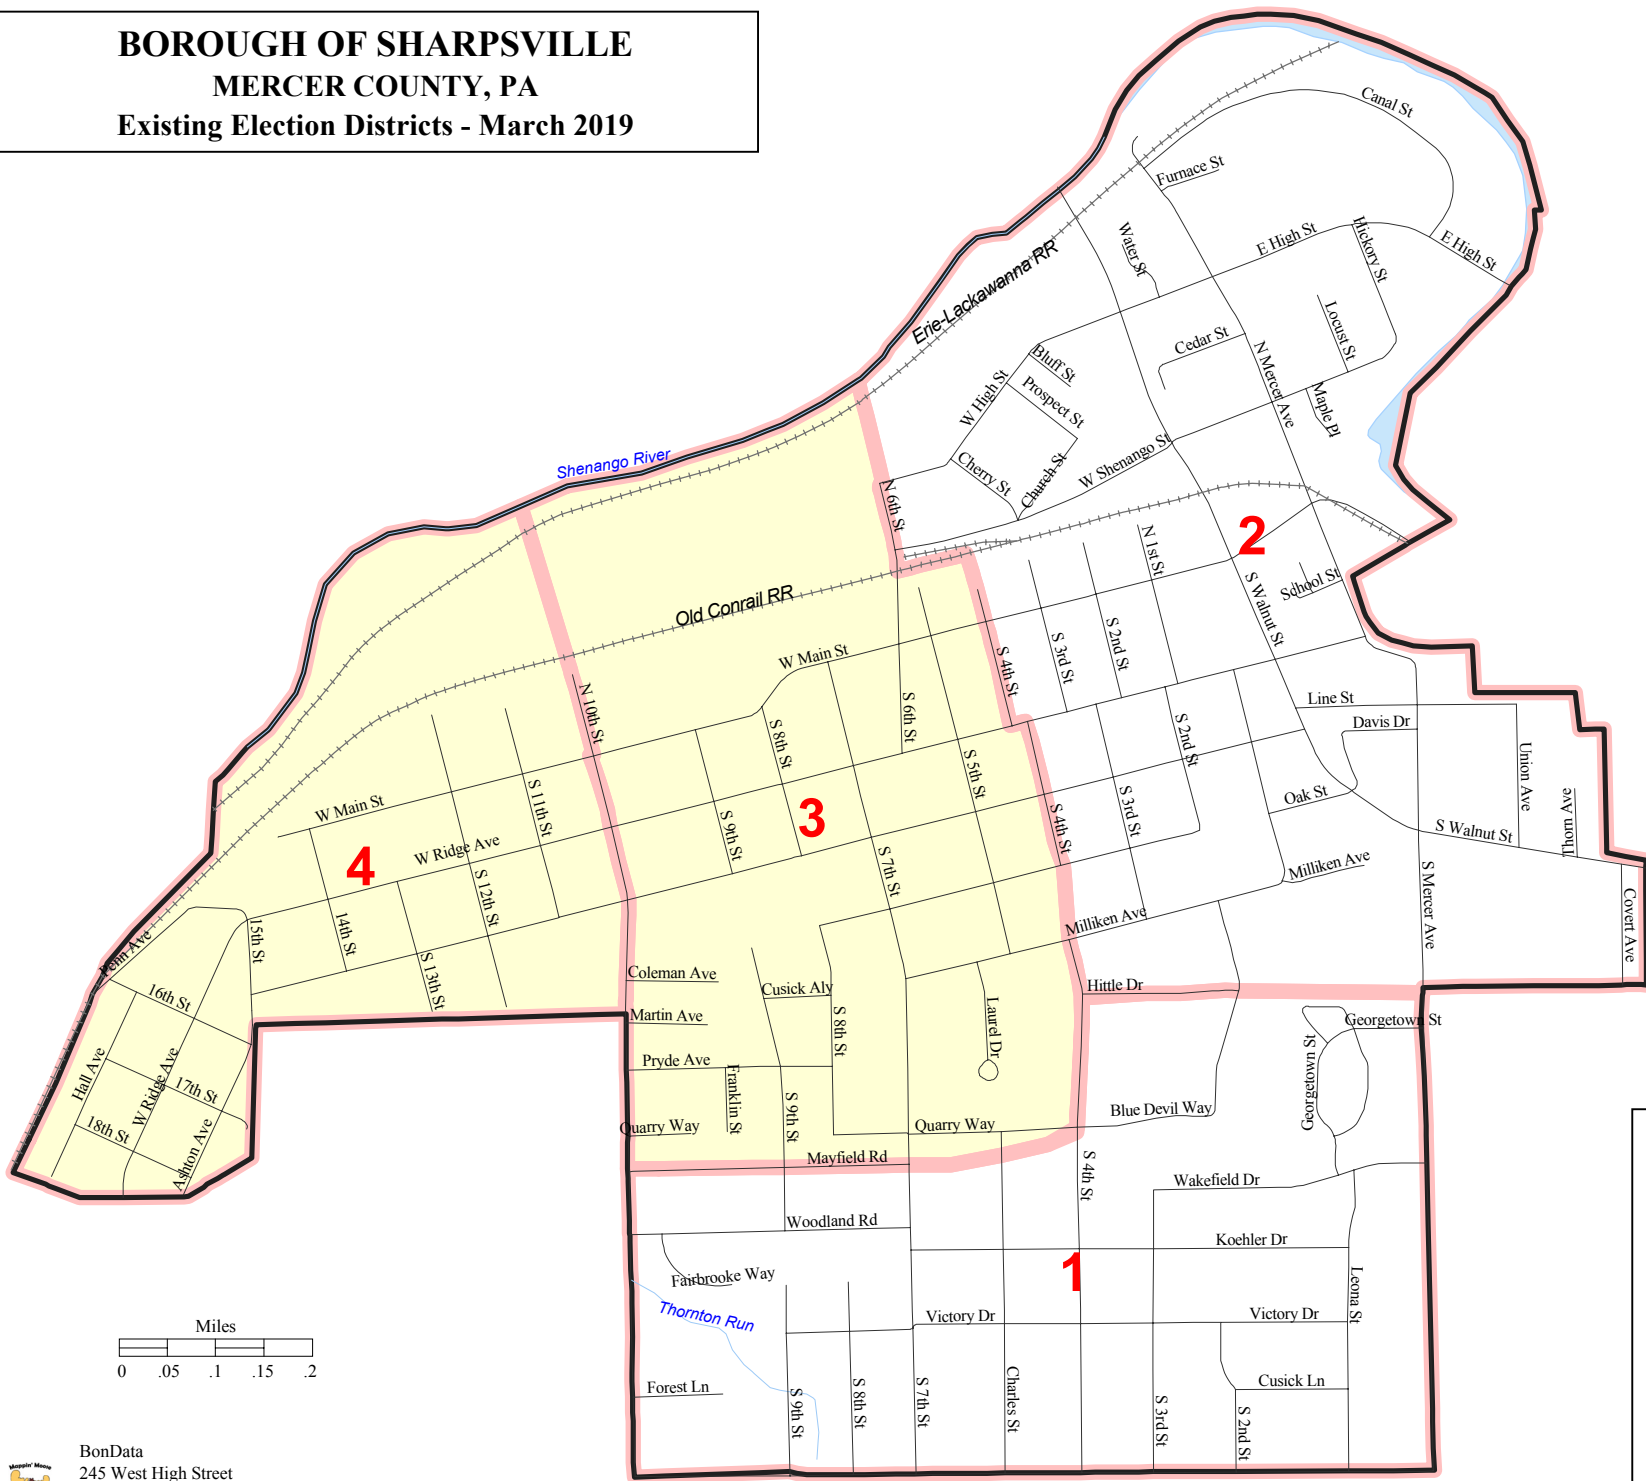

BOROUGH OF SHARPSVILLE
MERCER COUNTY, PA
Existing Election Districts - March 2019

Legend

-  Changing Districts
-  Existing Districts
-  River/Stream
-  City Streets