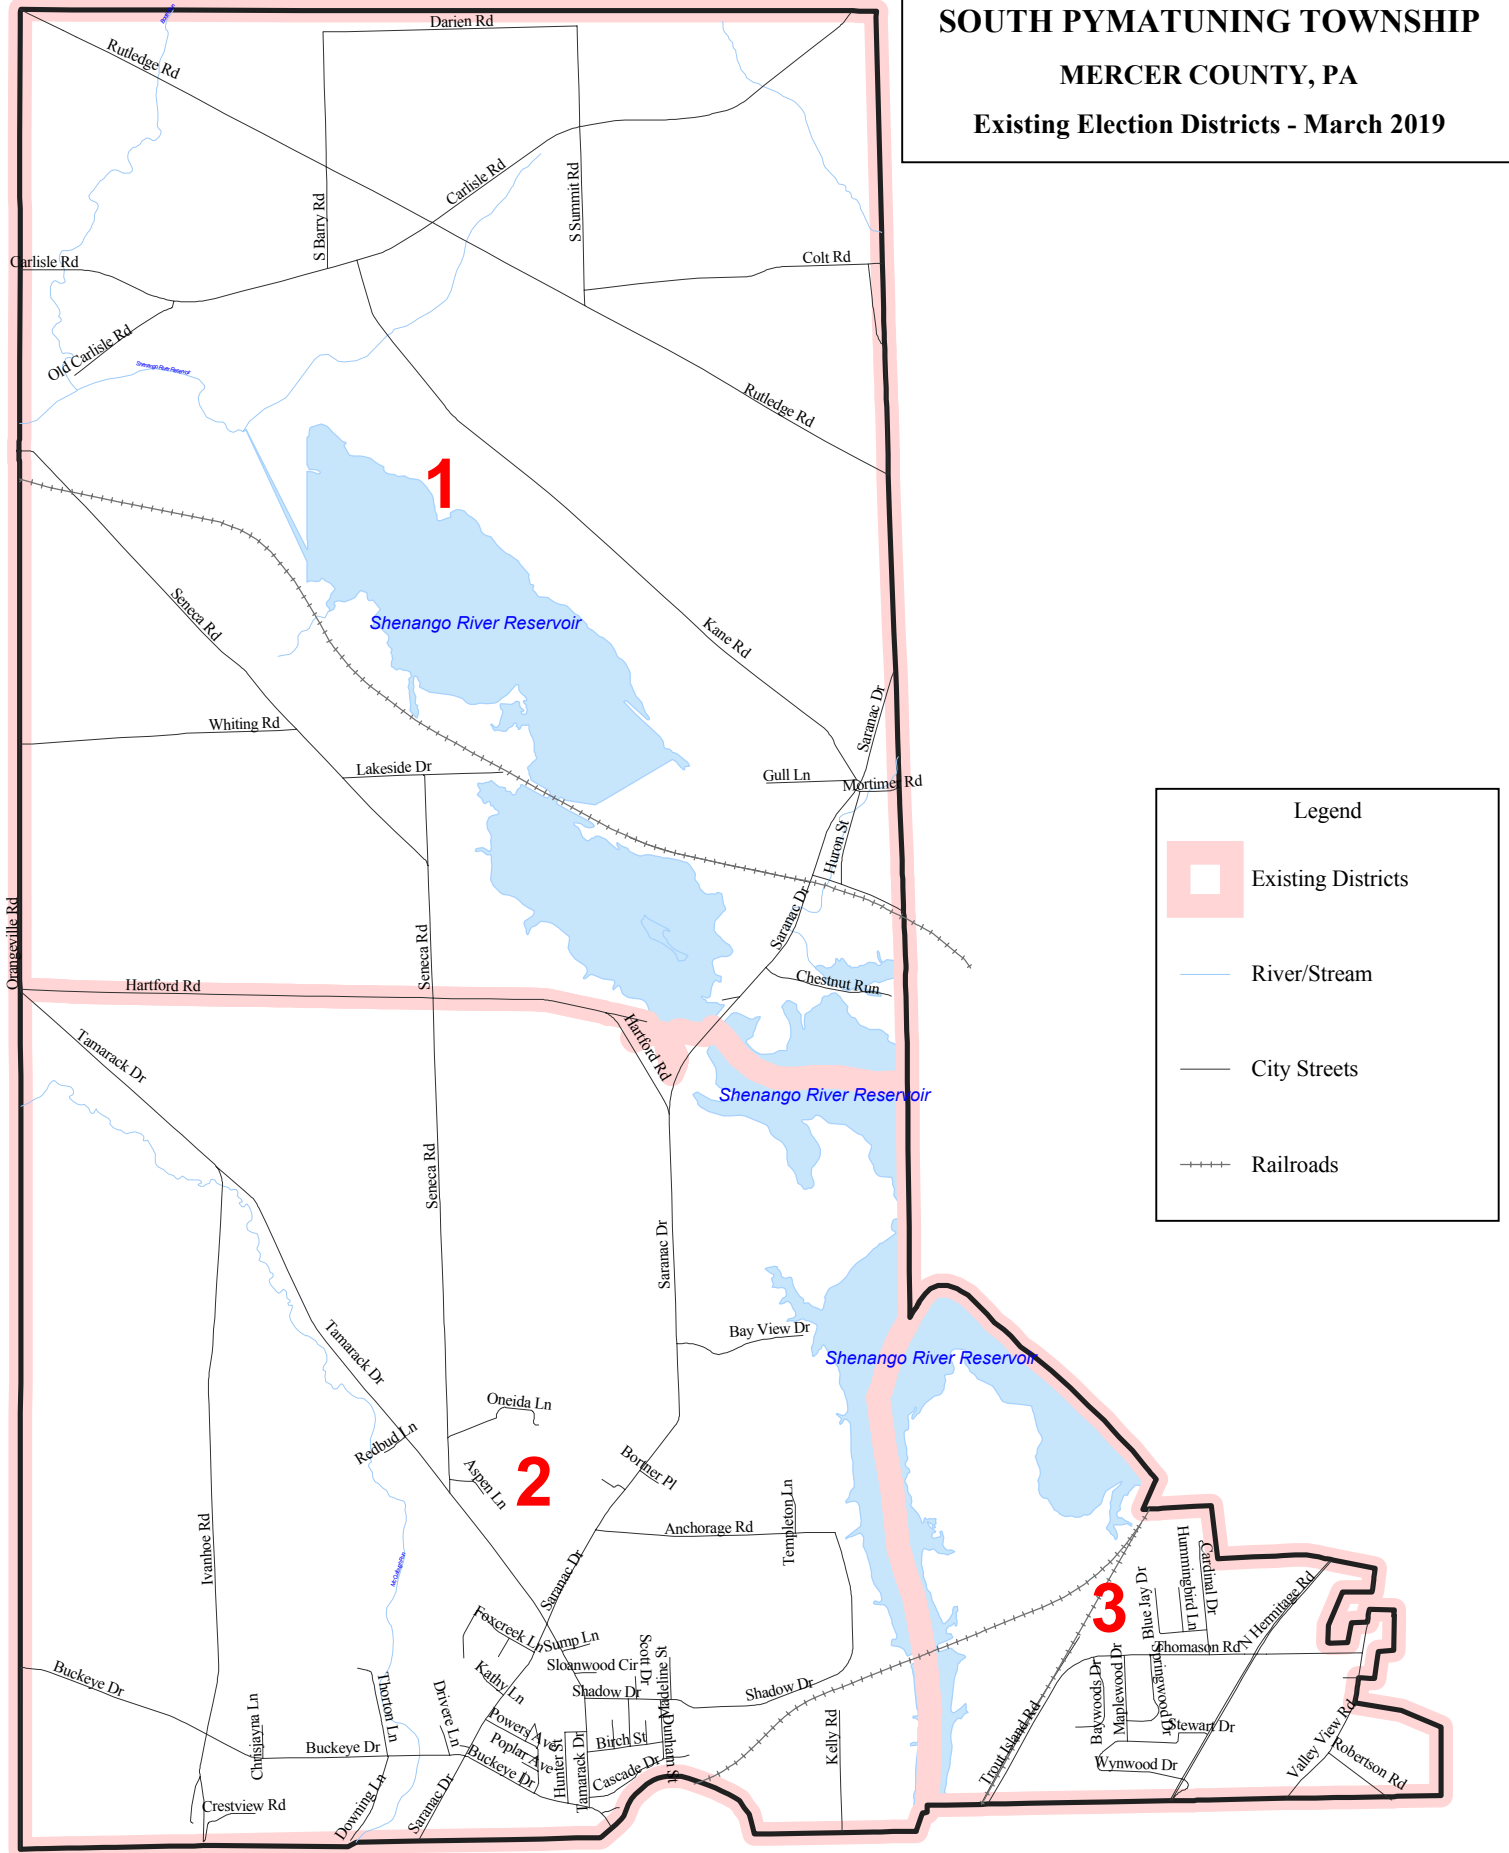

SOUTH PYMATUNING TOWNSHIP

MERCER COUNTY, PA

Existing Election Districts - March 2019

Legend

- Existing Districts
- River/Stream
- City Streets
- Railroads