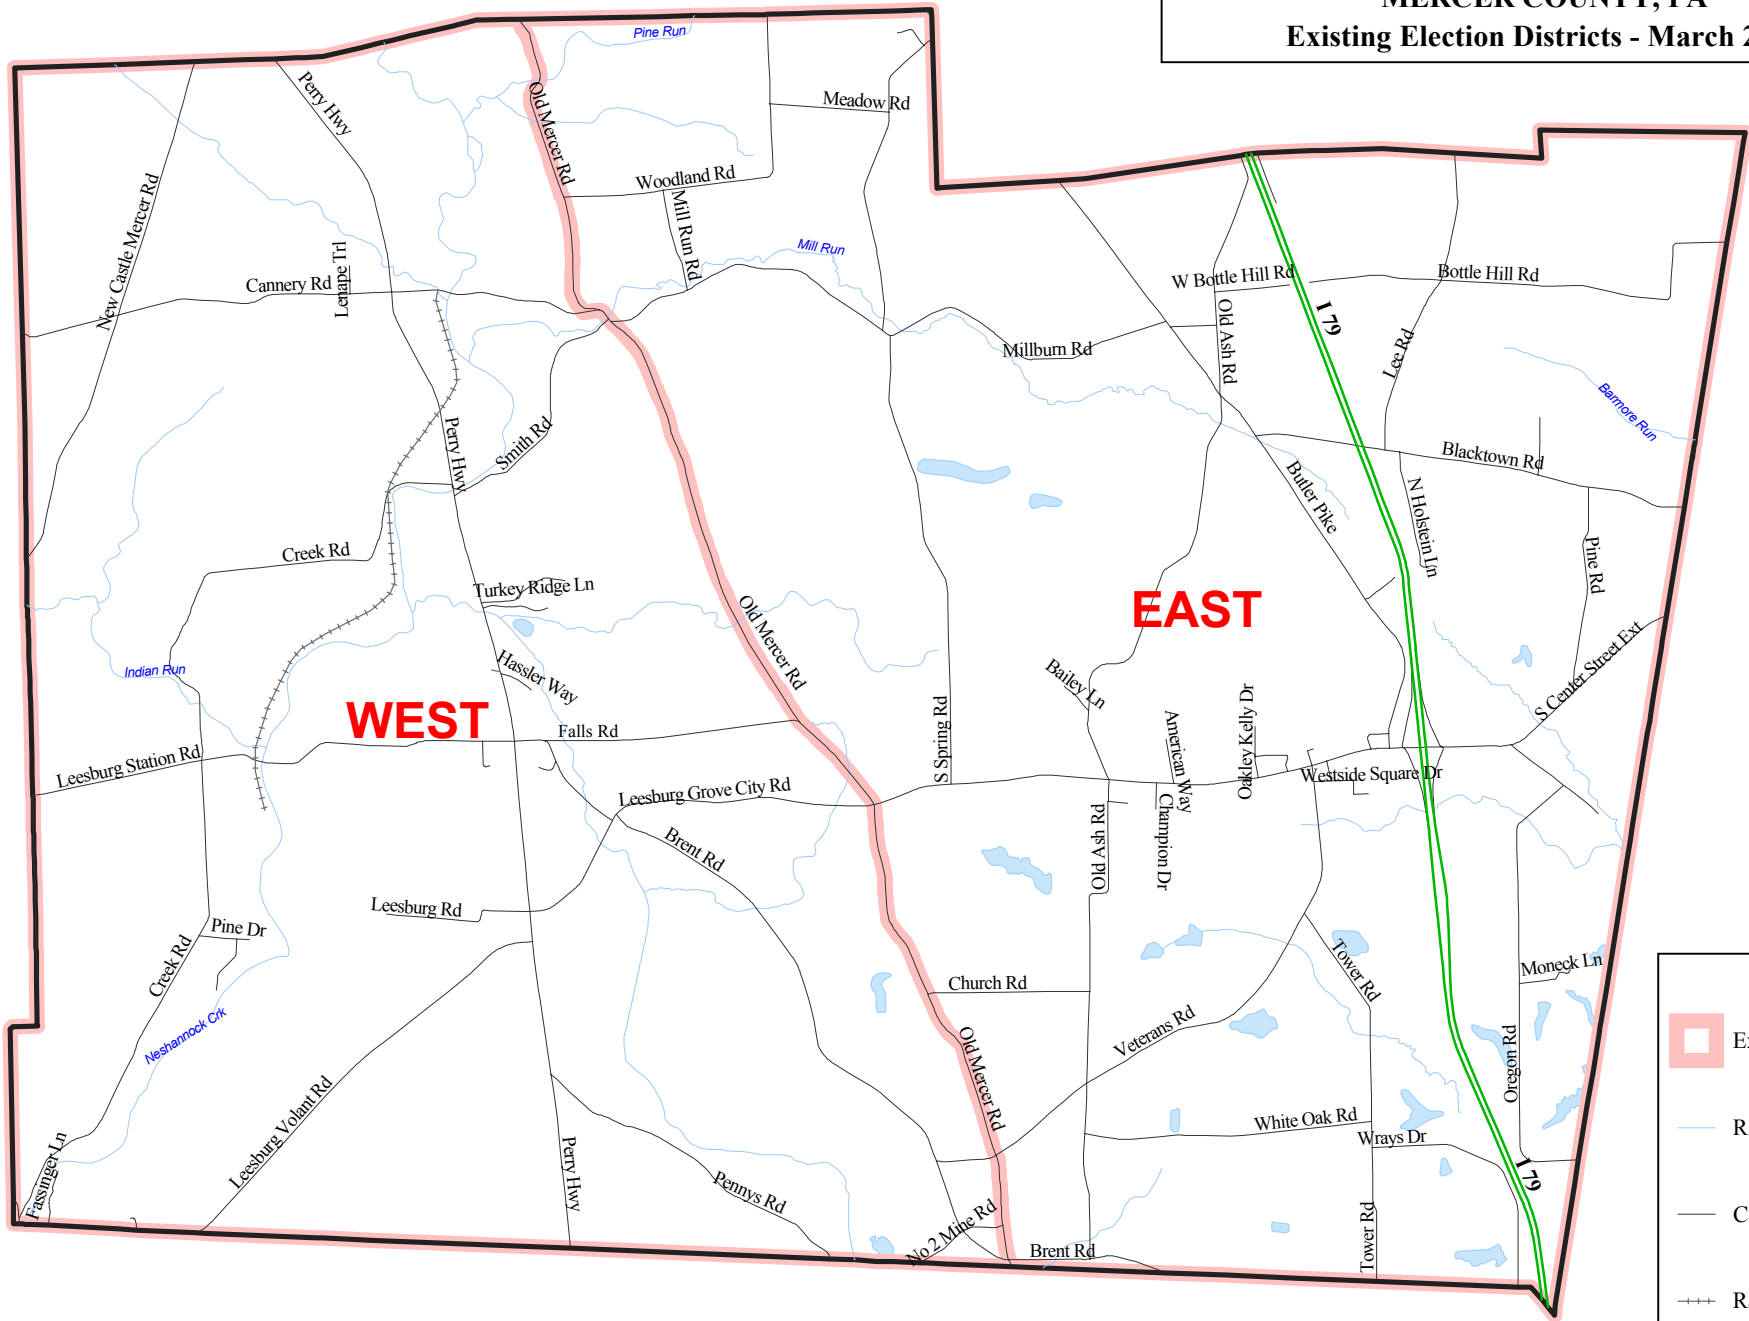

SPRINGFIELD TOWNSHIP
MERCER COUNTY, PA
Existing Election Districts - March 2019

WEST

EAST

Legend

-  Existing Districts
-  River/Stream
-  City Streets
-  Railroads
-  Interstate